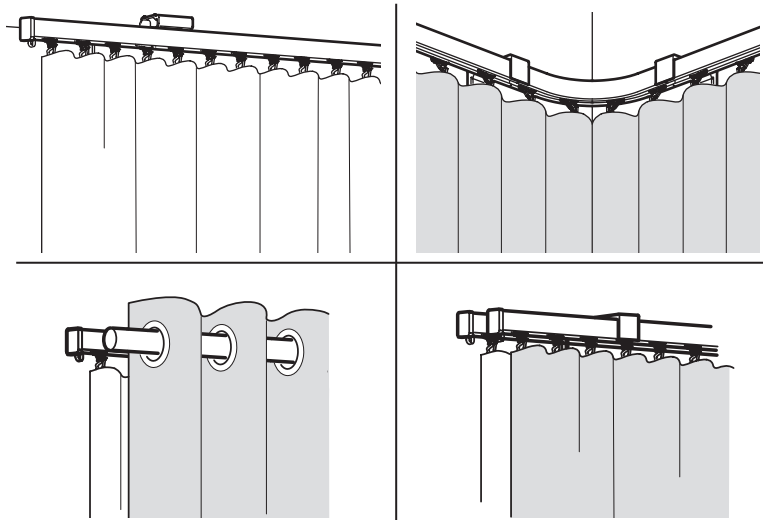

BUYING GUIDE

VIDGA

Curtain and panel hanging system

DESIGN

David Wahl

GOOD TO KNOW

Make sure you measure your window accurately before you start to plan. Follow the tips in this guide.

FEATURES

"Twist and click", no more dozens of screws.
Aluminium – sturdy, durable and light-weight.

Hangs in every way

VIDGA curtain hanging system gives you lots of possibilities to hang curtains. Hang them in front of windows and niches, or use them as room dividers, sliding doors or around a bed. If you hang curtains in layers you can not only combine colours, patterns and materials in your own personal way, but also dampen sound, adjust light and control temperature in the room more effectively. You can connect several rails together to create one long rail, or shorten them to the desired length with a hacksaw. Mount the rail to walls or ceilings using VIDGA wall or ceiling fittings or use VIDGA corner pieces to mount rails around corners.