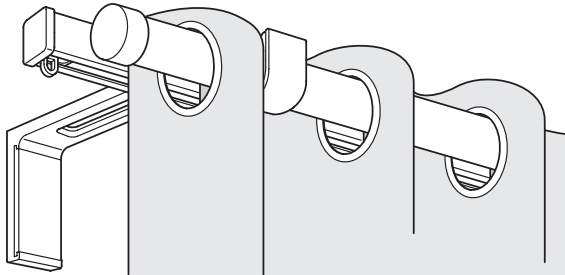

Short wall fitting allows you to hang the curtains very close to the wall so the light doesn't sneak in from the sides.

Long wall fitting can hold multiple parallel rails to so you can hang layers of curtains.

PARTS AND PRICES

VIDGA ceiling fitting, white.

702.990.92 **RM12.90**

VIDGA wall fitting, 12 cm, white.

502.991.49 **RM15.90**

VIDGA wall fitting, 6 cm, white.

902.991.52 **RM12.90**

VIDGA single track rail, 140 cm, white.

502.991.54 **RM25.90**

HOW TO PLAN

Add a curtain rod for your eyelet curtains.

PARTS AND PRICES

VIDGA curtain rod holder, white.

203.050.76 **RM12.90**

HUGAD curtain rod, white.

120-210 cm	402.171.30	RM17.90
210-385 cm	202.171.31	RM24.90