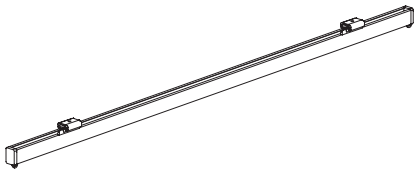

HOW TO PLAN

Planning is never easy, but getting to know VIDGA is. You start with 1 rail and 2 fittings.

Ceiling fittings allow you to mount the rail to the ceiling – a great solution if you would like to hang the curtains away from a sticking-out window sill.