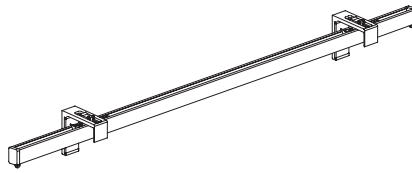

Shopping list*

VIDGA ceiling fitting, white	702.990.92	RM12.90/pc	5 pcs
VIDGA single track rail, 140 cm, white	502.991.54	RM25.90/pc	3 pcs
VIDGA corner piece single track, white	202.990.99	RM15.90/pc	1 pc
VIDGA glider/hook, white, 24-p	102.607.66	RM9.90/pk	2 pks

* You can build even wider combinations and cut the rail to your measurements.

HOW TO PLAN

Planning is never easy, but getting to know VIDGA is. You start with 1 rail and 2 fittings.

Ceiling fittings allow you to mount the rail to the ceiling – a great solution if you would like to hang the curtains away from a sticking-out window sill.