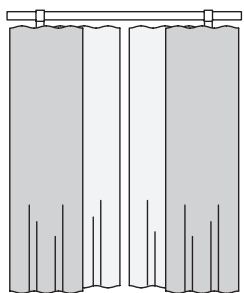

Short wall fitting allows you to hang the curtains very close to the wall so the light doesn't sneak in from the sides.

Long wall fitting can hold multiple parallel rails to so you can hang layers of curtains.

Single track rail works well with curtains. Like panel curtains more? Triple track rail will fit your needs.

Got a wider window? We have a solution for you.

1 rail and 2 fittings to start with.

Add 1 rail and 1 fitting (the same as you chose before).

Still not long enough? Add another rail and another fitting (the same as you chose before).

You can also cut the rail to your measurements if the width of your window falls in between.

HOW TO PLAN

**Want a solution to hang two layers of curtains? Or even three?
The long wall fitting enables you to do just that.**