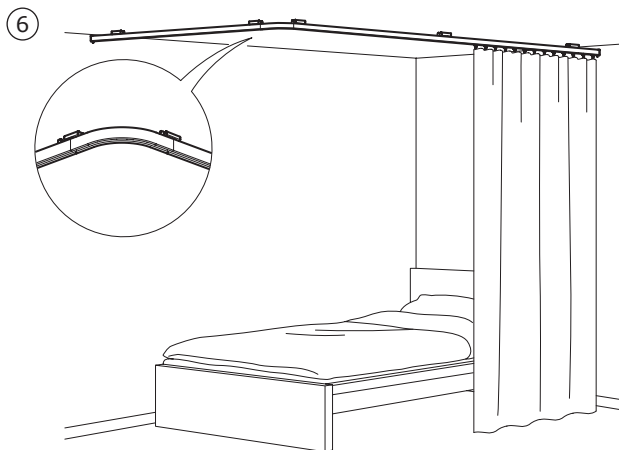

COMBINATIONS

6. Three VIDGA single track rails, 140 cm each, are connected and mounted to the ceiling. Curtains around the bed create a cosy, private corner.

Shopping list*

VIDGA ceiling fitting, white	702.990.92	RM12.90/pc	5 pcs
VIDGA single track rail, 140 cm, white	502.991.54	RM25.90/pc	3 pcs
VIDGA corner piece single track, white	202.990.99	RM15.90/pc	1 pc
VIDGA glider/hook, white, 24-p	102.607.66	RM9.90/pk	2 pks

* You can build even wider combinations and cut the rail to your measurements.