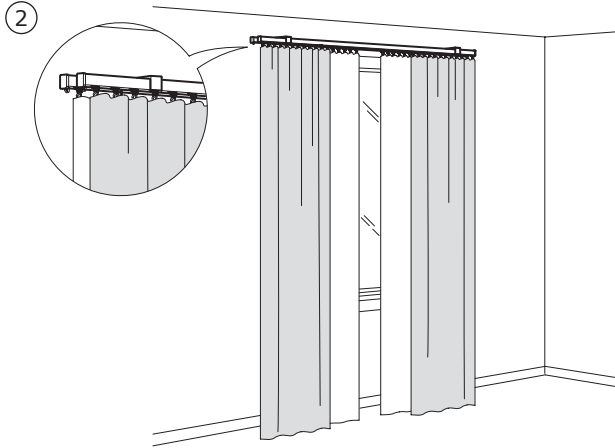

You can switch to wall fittings in 6 cm or 12 cm for a wall mounted solution.

②

* You can build even wider combinations and cut the rail to your measurements.

COMBINATIONS

DOUBLE-LAYER

2. Two VIDGA single track rails, 140 cm each, mounted to the long wall fittings in parallel. By using two layers of curtains, you will have privacy day and night – close the sheer curtains in the day and the outer curtains for the night.