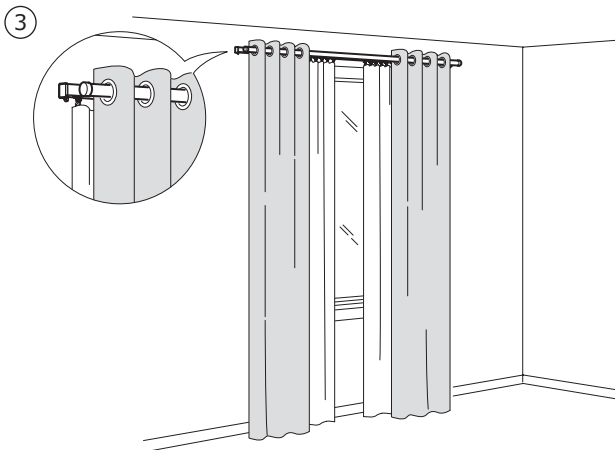

3. One VIDGA single track rail 140 cm mounted to the long wall fittings. Parallel to it, a HUGAD curtain rod is attached to it using VIDGA curtain rod holders. By using two layers of curtains, you will have privacy day and night – close the sheer curtains in the day and the outer curtains for the night. With a curtain rod, you can hang your curtains with eyelets.

Shopping list

VIDGA wall fittings, 12 cm, white	502.991.49	RM15.90/pc	2 pcs
VIDGA curtain rod holder, white	203.050.76	RM12.90/pc	2 pcs
HUGAD curtain rod, 120-210 cm, white	402.171.30	RM17.90/pc	1 pc
VIDGA single track rail, 140 cm, white	502.991.54	RM25.90/pc	1 pc
VIDGA glider/hook, white, 24-p	102.607.66	RM9.90/pk	1 pk

If you'd like to **double the width of the combination***, follow the shopping list below:

VIDGA wall fittings, 12 cm, white	502.991.49	RM15.90/pc	3 pcs
VIDGA curtain rod holder, white	203.050.76	RM12.90/pc	3 pcs
HUGAD curtain rod, 120-210 cm, white	402.171.30	RM17.90/pc	1 pc
VIDGA single track rail, 140 cm, white	502.991.54	RM25.90/pc	2 pcs
VIDGA glider/hook, white, 24-p	102.607.66	RM9.90/pk	2 pks

* You can build even wider combinations and cut the rail to your measurements.