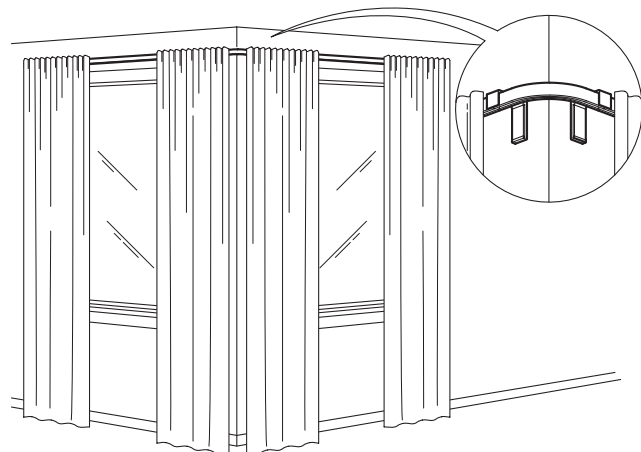

If you'd like to **double the width of the combination***, follow the shopping list below:

VIDGA wall fittings, 12 cm, white	502.991.49	RM15.90/pc	3 pcs
VIDGA curtain rod holder, white	203.050.76	RM12.90/pc	3 pcs
HUGAD curtain rod, 120-210 cm, white	402.171.30	RM17.90/pc	1 pc
VIDGA single track rail, 140 cm, white	502.991.54	RM25.90/pc	2 pcs
VIDGA glider/hook, white, 24-p	102.607.66	RM9.90/pk	2 pks

* You can build even wider combinations and cut the rail to your measurements.

COMBINATIONS

CORNER SOLUTION

Inside corner. You can switch to wall fittings in 6 cm or 12 cm for a wall mounted solution.

Outside corner. You can switch to wall fittings in 6 cm for a wall mounted solution.

4. Two single track rails, 140 cm each, joined at the corner with a corner piece and mounted to the ceiling. Now you can pull the curtains around the corner. Same products work for either of the scenarios.