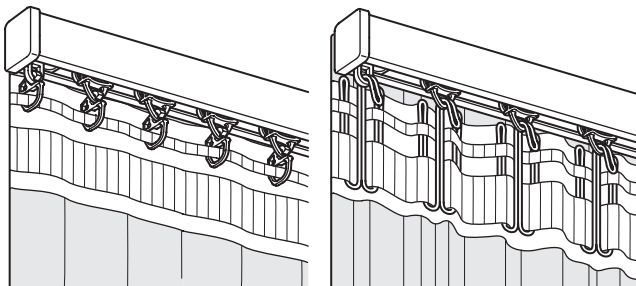

502.991.54 **RM25.90**

HOW TO PLAN

Add a curtain rod for your eyelet curtains.

PARTS AND PRICES

VIDGA curtain rod holder, white.

203.050.76 **RM12.90**

HUGAD curtain rod, white.

120-210 cm	402.171.30	RM17.90
210-385 cm	202.171.31	RM24.90

Join the rails at a corner.

PARTS AND PRICES

VIDGA corner piece, single track, white.

202.990.99 **RM15.90**

Hang curtains with glider and hook.

PARTS AND PRICES

VIDGA glider and hook, white, 24 pack.

102.607.66 **RM9.90**

RIKTIG curtain hook.

20 pack 202.122.04 **RM12.90**

HOW TO MEASURE YOUR WINDOW

Start by taking the measurements of your window.

1. The width.

This determines the width of your curtain rod or track rail.

Measure the width of the window. **a**