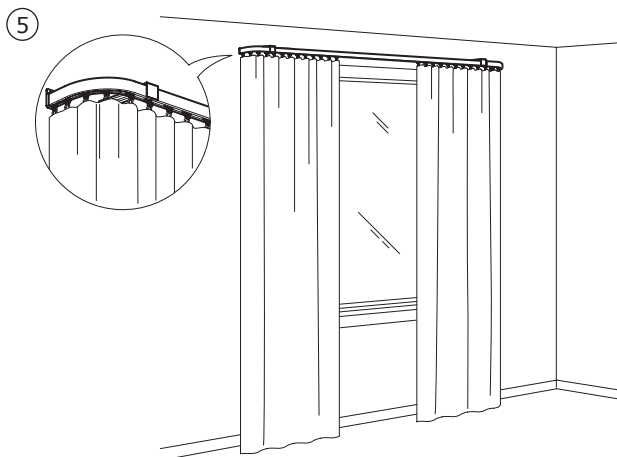

* You can build even wider combinations and cut the rail to your measurements.

COMBINATIONS

CORNER SOLUTION

Inside corner. You can switch to wall fittings in 6 cm or 12 cm for a wall mounted solution.

Outside corner. You can switch to wall fittings in 6 cm for a wall mounted solution.

4. Two single track rails, 140 cm each, joined at the corner with a corner piece and mounted to the ceiling. Now you can pull the curtains around the corner. Same products work for either of the scenarios.