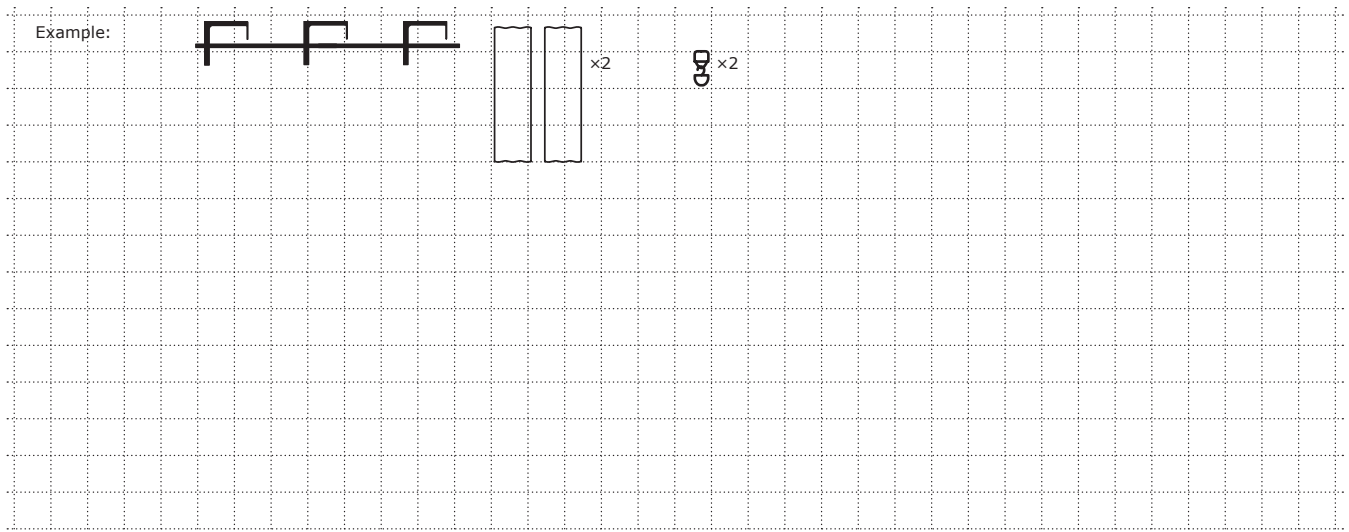

Make a simple drawing.

Fill in the quantities you need.

Product	Item number	Quantity	
VIDGA ceiling fitting, white	702.990.92	____	pieces
VIDGA wall fittings, 6 cm, white	902.991.52	____	pieces
VIDGA wall fittings, 12 cm, white	502.991.49	____	pieces
VIDGA single track rail, 140 cm, white	502.991.54	____	pieces
VIDGA corner piece, single track, white	202.990.99	____	pieces
VIDGA curtain rod holder, white	203.050.76	____	pieces
HUGAD curtain rod, 120-210 cm, white	402.171.30	____	pieces
HUGAD curtain rod, 210-385 cm, white	202.171.31	____	pieces
Choose the curtain you like. All sold by pair.		____	packages
VIDGA glider/hook, 24-p	102.607.66	____	packages
RIKTIG curtain hook 20 pack		____	packages
optional: if you want to pleat the curtains.	202.122.04	____	packages