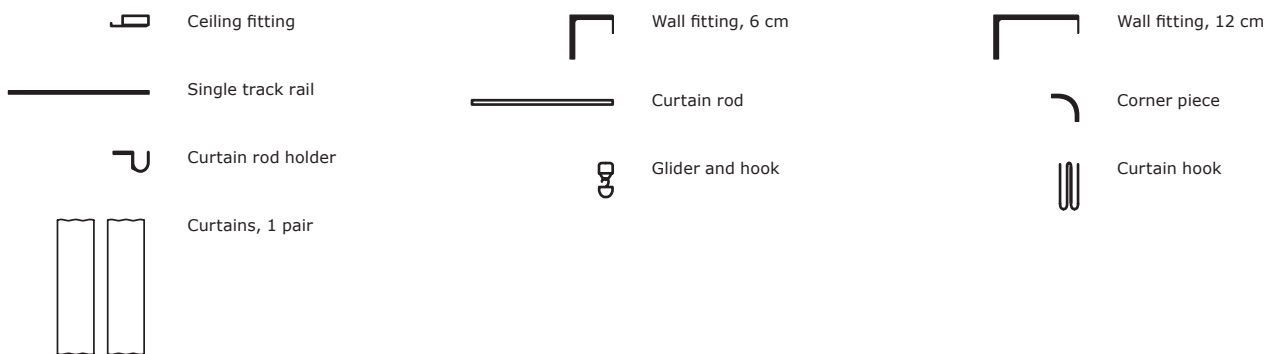

PICK OUT WHAT YOU NEED