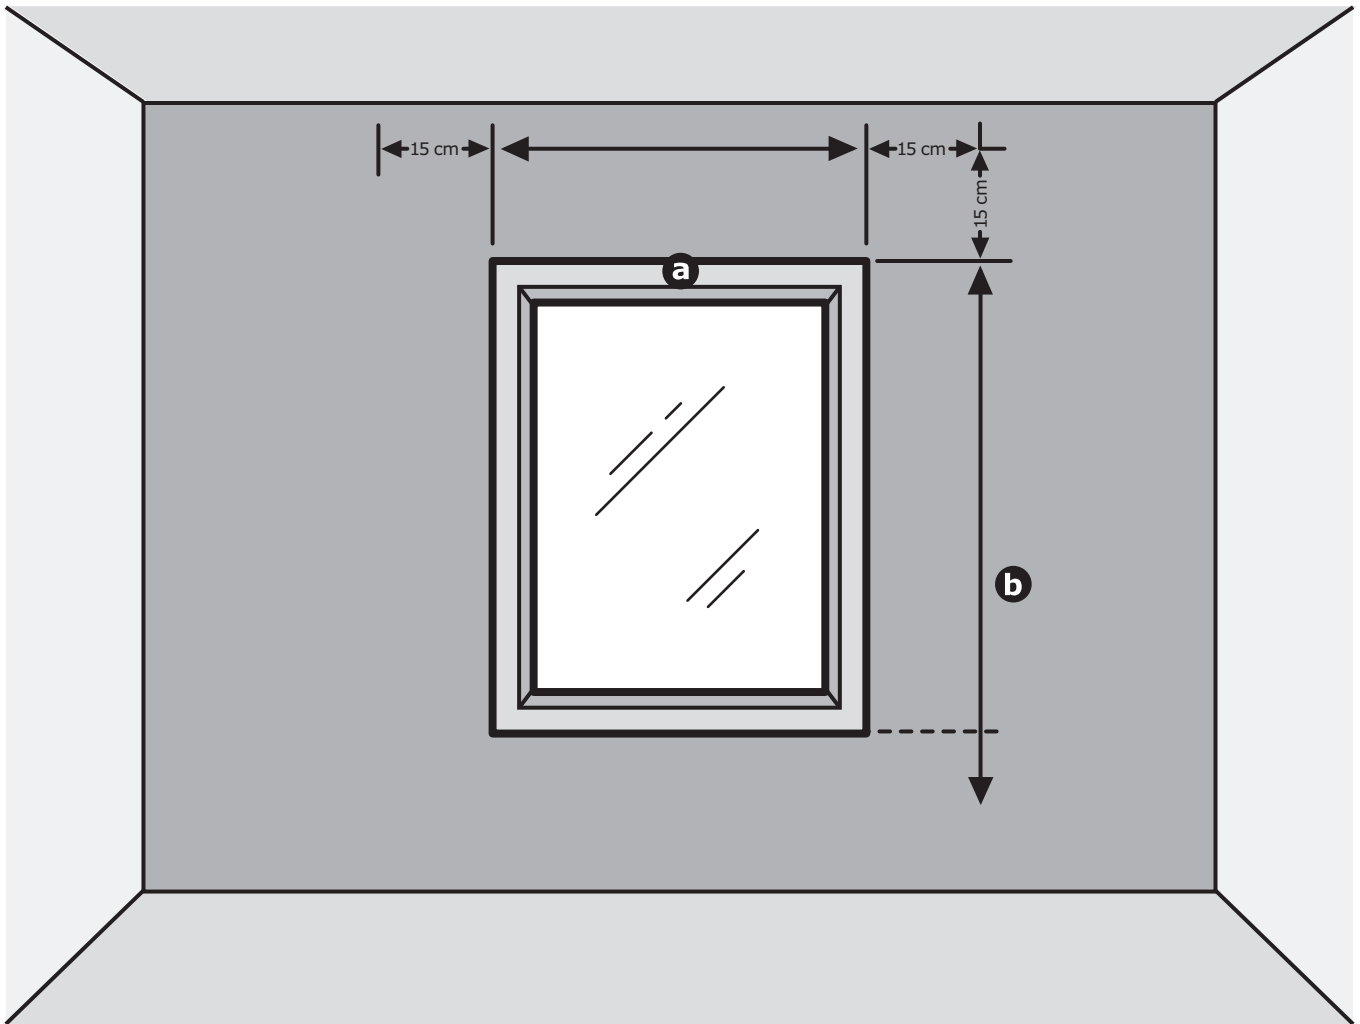

HOW TO MEASURE YOUR WINDOW

Start by taking the measurements of your window.

1. The width.

This determines the width of your curtain rod or track rail.

Measure the width of the window. **a**

Add at least 15 cm on each side to the measurement **a** to allow the curtains to cover the window properly and open completely.

2. The height.

This determines the length of your curtains or panel curtains.

Measure from the top of the window frame and stop where you want your curtains or panel curtains to end. **b**

As a rule of thumb, add 15 cm to the measurement **b**. Mount the curtain rod or rack rail 15 cm above the window frame.

Add a few centimetres to allow any shrinkage of the curtains after washing.