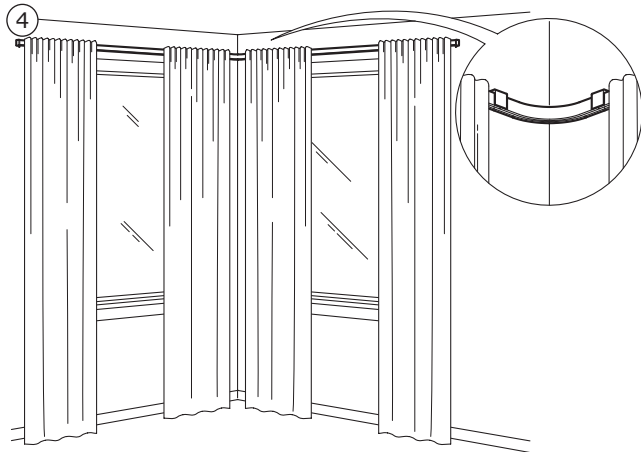

VIDGA wall fittings, 12 cm, white	502.991.49	RM15.90/pc	3 pcs
VIDGA single track rail, 140 cm, white	502.991.54	RM25.90/pc	4 pcs
VIDGA glider/hook, white, 24-p	102.607.66	RM9.90/pk	4 pks

3. One VIDGA single track rail 140 cm mounted to the long wall fittings. Parallel to it, a HUGAD curtain rod is attached to it using VIDGA curtain rod holders. By using two layers of curtains, you will have privacy day and night – close the sheer curtains in the day and the outer curtains for the night. With a curtain rod, you can hang your curtains with eyelets.

If you'd like to **double the width of the combination***, follow the shopping list below:

VIDGA wall fittings, 12 cm, white	502.991.49	RM15.90/pc	3 pcs
VIDGA curtain rod holder, white	203.050.76	RM12.90/pc	3 pcs
HUGAD curtain rod, 120-210 cm, white	402.171.30	RM17.90/pc	1 pc
VIDGA single track rail, 140 cm, white	502.991.54	RM25.90/pc	2 pcs
VIDGA glider/hook, white, 24-p	102.607.66	RM9.90/pk	2 pks

* You can build even wider combinations and cut the rail to your measurements.

COMBINATIONS

CORNER SOLUTION

Inside corner. You can switch to wall fittings in 6 cm or 12 cm for a wall mounted solution.

Outside corner. You can switch to wall fittings in 6 cm for a wall mounted solution.