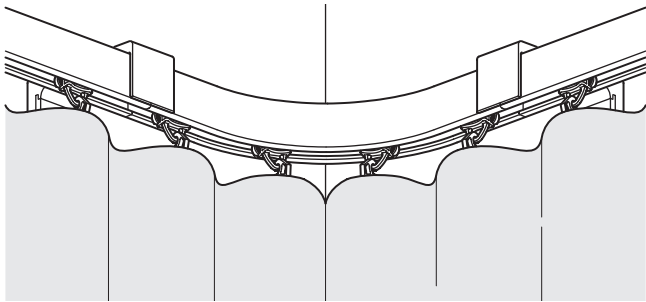

4. Two single track rails, 140 cm each, joined at the corner with a corner piece and mounted to the ceiling. Now you can pull the curtains around the corner. Same products work for either of the scenarios.

502.991.54 **RM25.90**

HOW TO PLAN

Add a curtain rod for your eyelet curtains.

PARTS AND PRICES

VIDGA curtain rod holder, white.

203.050.76 **RM12.90**

HUGAD curtain rod, white.

120-210 cm	402.171.30	RM17.90
210-385 cm	202.171.31	RM24.90

Join the rails at a corner.

PARTS AND PRICES

VIDGA corner piece, single track, white.

202.990.99 **RM15.90**

Hang curtains with glider and hook.

PARTS AND PRICES

VIDGA glider and hook, white, 24 pack.

102.607.66 **RM9.90**