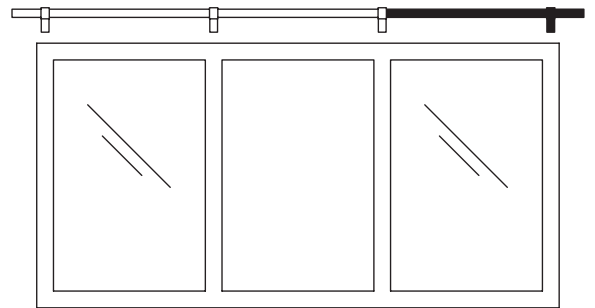

* You can build even wider combinations and cut the rail to your measurements.

HOW TO PLAN

Planning is never easy, but getting to know VIDGA is. You start with 1 rail and 2 fittings.

Ceiling fittings allow you to mount the rail to the ceiling – a great solution if you would like to hang the curtains away from a sticking-out window sill.

Short wall fitting allows you to hang the curtains very close to the wall so the light doesn't sneak in from the sides.

Long wall fitting can hold multiple parallel rails to so you can hang layers of curtains.

Single track rail works well with curtains. Like panel curtains more? Triple track rail will fit your needs.

Got a wider window? We have a solution for you.

1 rail and 2 fittings to start with.

Add 1 rail and 1 fitting (the same as you chose before).

Still not long enough? Add another rail and another fitting (the same as you chose before).

You can also cut the rail to your measurements if the width of your window falls in between.

HOW TO PLAN

**Want a solution to hang two layers of curtains? Or even three?
The long wall fitting enables you to do just that.**