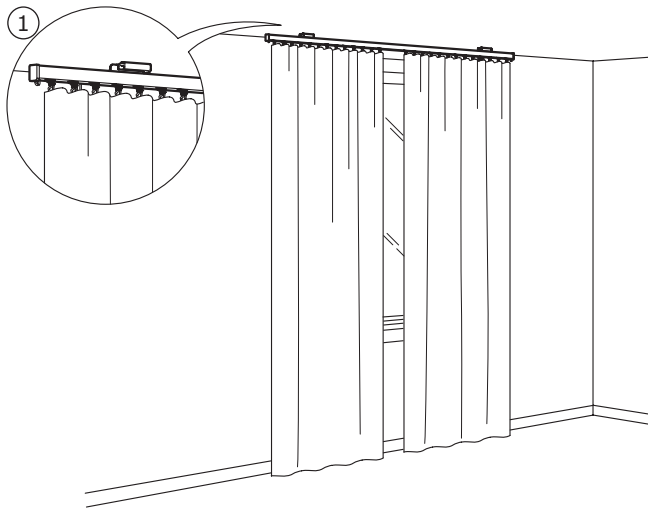

COMBINATIONS

With a few components, we create solutions for many people – that’s the idea of VIDGA. On the following pages you will find some examples to inspire you to build your dream window solutions.

SINGLE-LAYER

1. One VIDGA single track rail 140 cm mounted to the ceiling. The curtains are attached using VIDGA glider and hook.

Shopping list

VIDGA ceiling fitting, white	702.990.92	RM12.90/pc	2 pcs
VIDGA single track rail, 140 cm, white	502.991.54	RM25.90/pc	1 pc
VIDGA glider/hook, white, 24-p	102.607.66	RM9.90/pk	1 pk

If you'd like to **double the width of the combination***, follow the shopping list below:

VIDGA ceiling fitting, white	702.990.92	RM12.90/pc	3 pcs
VIDGA single track rail, 140 cm, white	502.991.54	RM25.90/pc	2 pcs
VIDGA glider/hook, white, 24-p	102.607.66	RM9.90/pk	2 pks

You can switch to wall fittings in 6 cm or 12 cm for a wall mounted solution.

②

* You can build even wider combinations and cut the rail to your measurements.